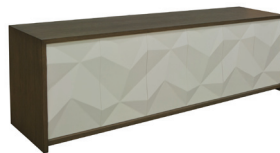

ARCATA CABINET - 71-158

Dimensions:  
Width: 96" x Depth: 24"  
Frame Ht: 31"  
Available Any Size

Please select, copy and paste this  
image into your own documents.