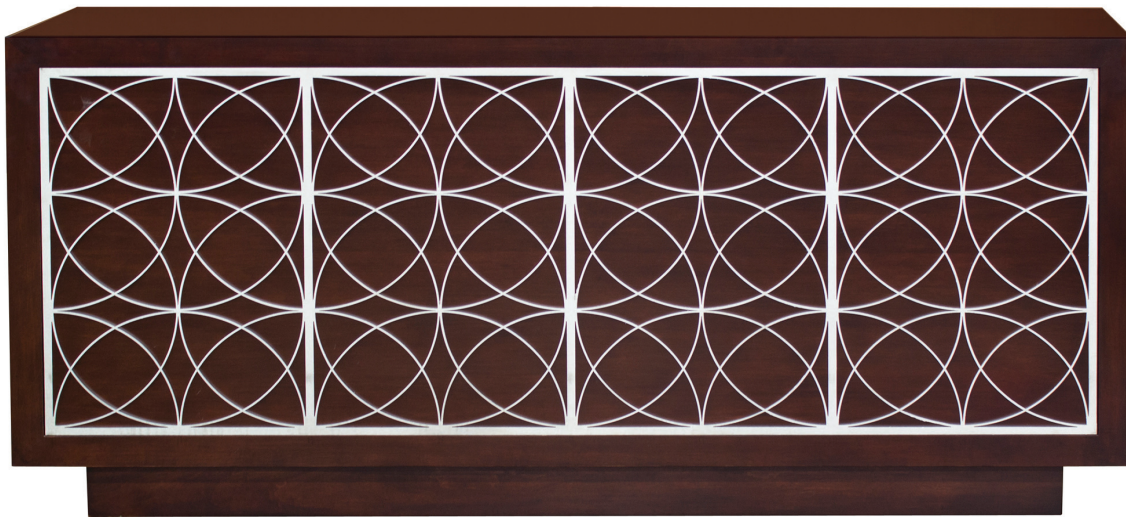

CALEXICO CABINET - 71-159

Dimensions:
Width: 60" x Depth: 18"
Frame Ht: 30"
Available Any Size

Please select, copy and paste this
image into your own documents.